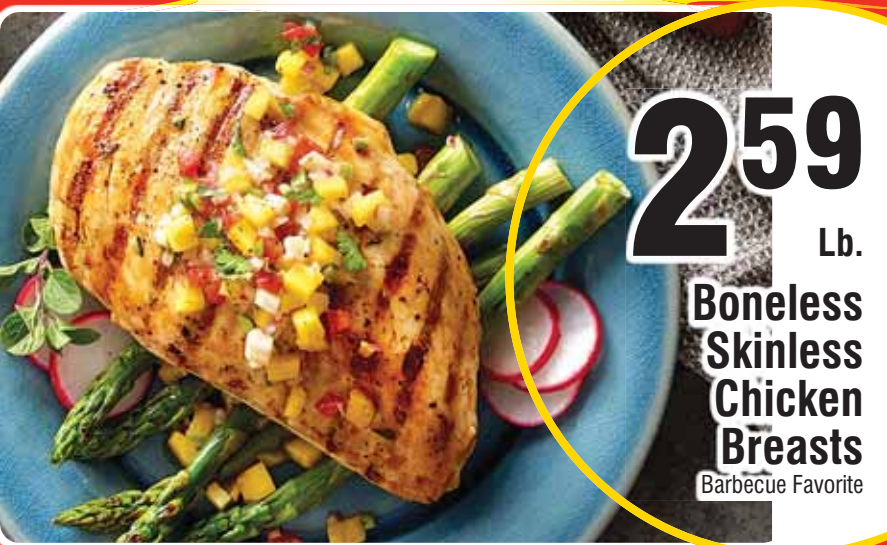

SUPER SAVINGS

OPEN MEMORIAL DAY
REGULAR HOURS

2.59

Lb.

Boneless Skinless Chicken Breasts
Barbecue Favorite

DONS MARKET HOT DEALS!

7.99

Lb.

80% Lean Ground Beef
Not to Exceed 20% Fat